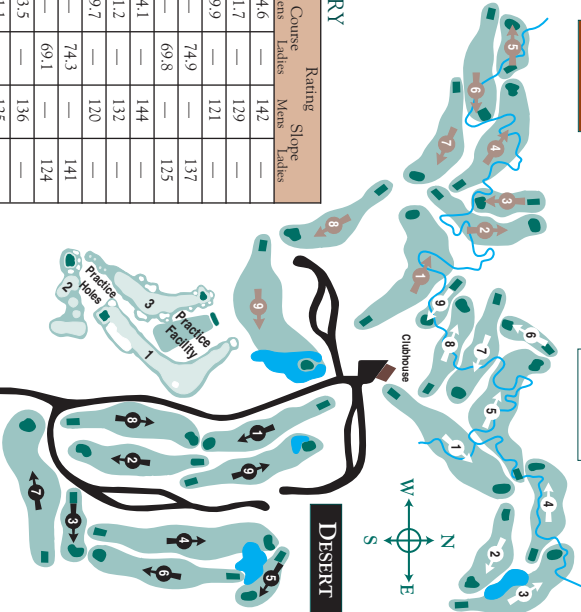

R.C.G.A. Rules Govern Play
 Except where Modified by Local Rules

Local Rules

- Free drop from all garden areas marked with blue stakes
- Rocks through the Fairway on Pointe #1 & #5 are part of Golf Course
- Free drop from 150 yard markers

Course Markings

Out of Bounds - White Stakes
 Water Hazards - Yellow Stakes
 Lateral Water Hazards - Red Stakes

Markers

All Yardage Measured to the Centre of Green

Book Online: www.heritagepointe.com

#1 Heritage Pointe Drive
 RR #1, De Winton, Alberta T0L 0X0
 (403) 256-9192

Attested _____

Date _____

Player _____

COURSE SUMMARY

Course	Tees	Yards	Par	Course Mean Yardage	Rating Mean	Slope Stakes
Desert Heritage	GOLD	7131	72	74.6	—	142
	BLACK	6490	72	71.7	—	129
	WHITE	5932	72	69.9	—	121
Pointe Heritage	W. WHITE	5932	73	—	74.9	137
	RED	4996	73	—	69.8	125
	GOLD	6950	72	74.1	—	144
Pointe Desert	BLACK	6192	72	71.2	—	132
	W. WHITE	5736	72	69.7	—	120
	RED	4832	73	—	74.3	141
Pointe Heritage	W. WHITE	5932	73	—	69.1	124
	RED	4832	73	—	69.1	124
	GOLD	6942	72	73.5	—	136
Pointe Desert	BLACK	6295	72	71.1	—	125
	WHITE	5841	72	68.8	—	118
	W. WHITE	5932	72	—	73.8	131
RED	4974	72	—	69.5	118	

HERITAGE

POINTE

DESERT

Designed by Ron Carl

 **THE POINTE** 

 **THE DESERT** 

 **THE HERITAGE** 

HOLE	1	2	3	4	5	6	7	8	9	TOT	HCP	NET
GOLD	520	345	418	403	518	183	397	361	181	3326		
BLACK	511	282	383	350	454	165	373	301	173	2992		
WHITE	500	260	351	332	448	139	341	283	136	2790		
HCP	6	5	2	4	1	7	3	8	9			
+/-												
PAR / L	5	4	4	4	5	3	4	4	3	36		
+/-												
RED	374	242	315	277	405	96	298	234	114	2355		
HCP	6	5	3	2	1	9	4	8	7			